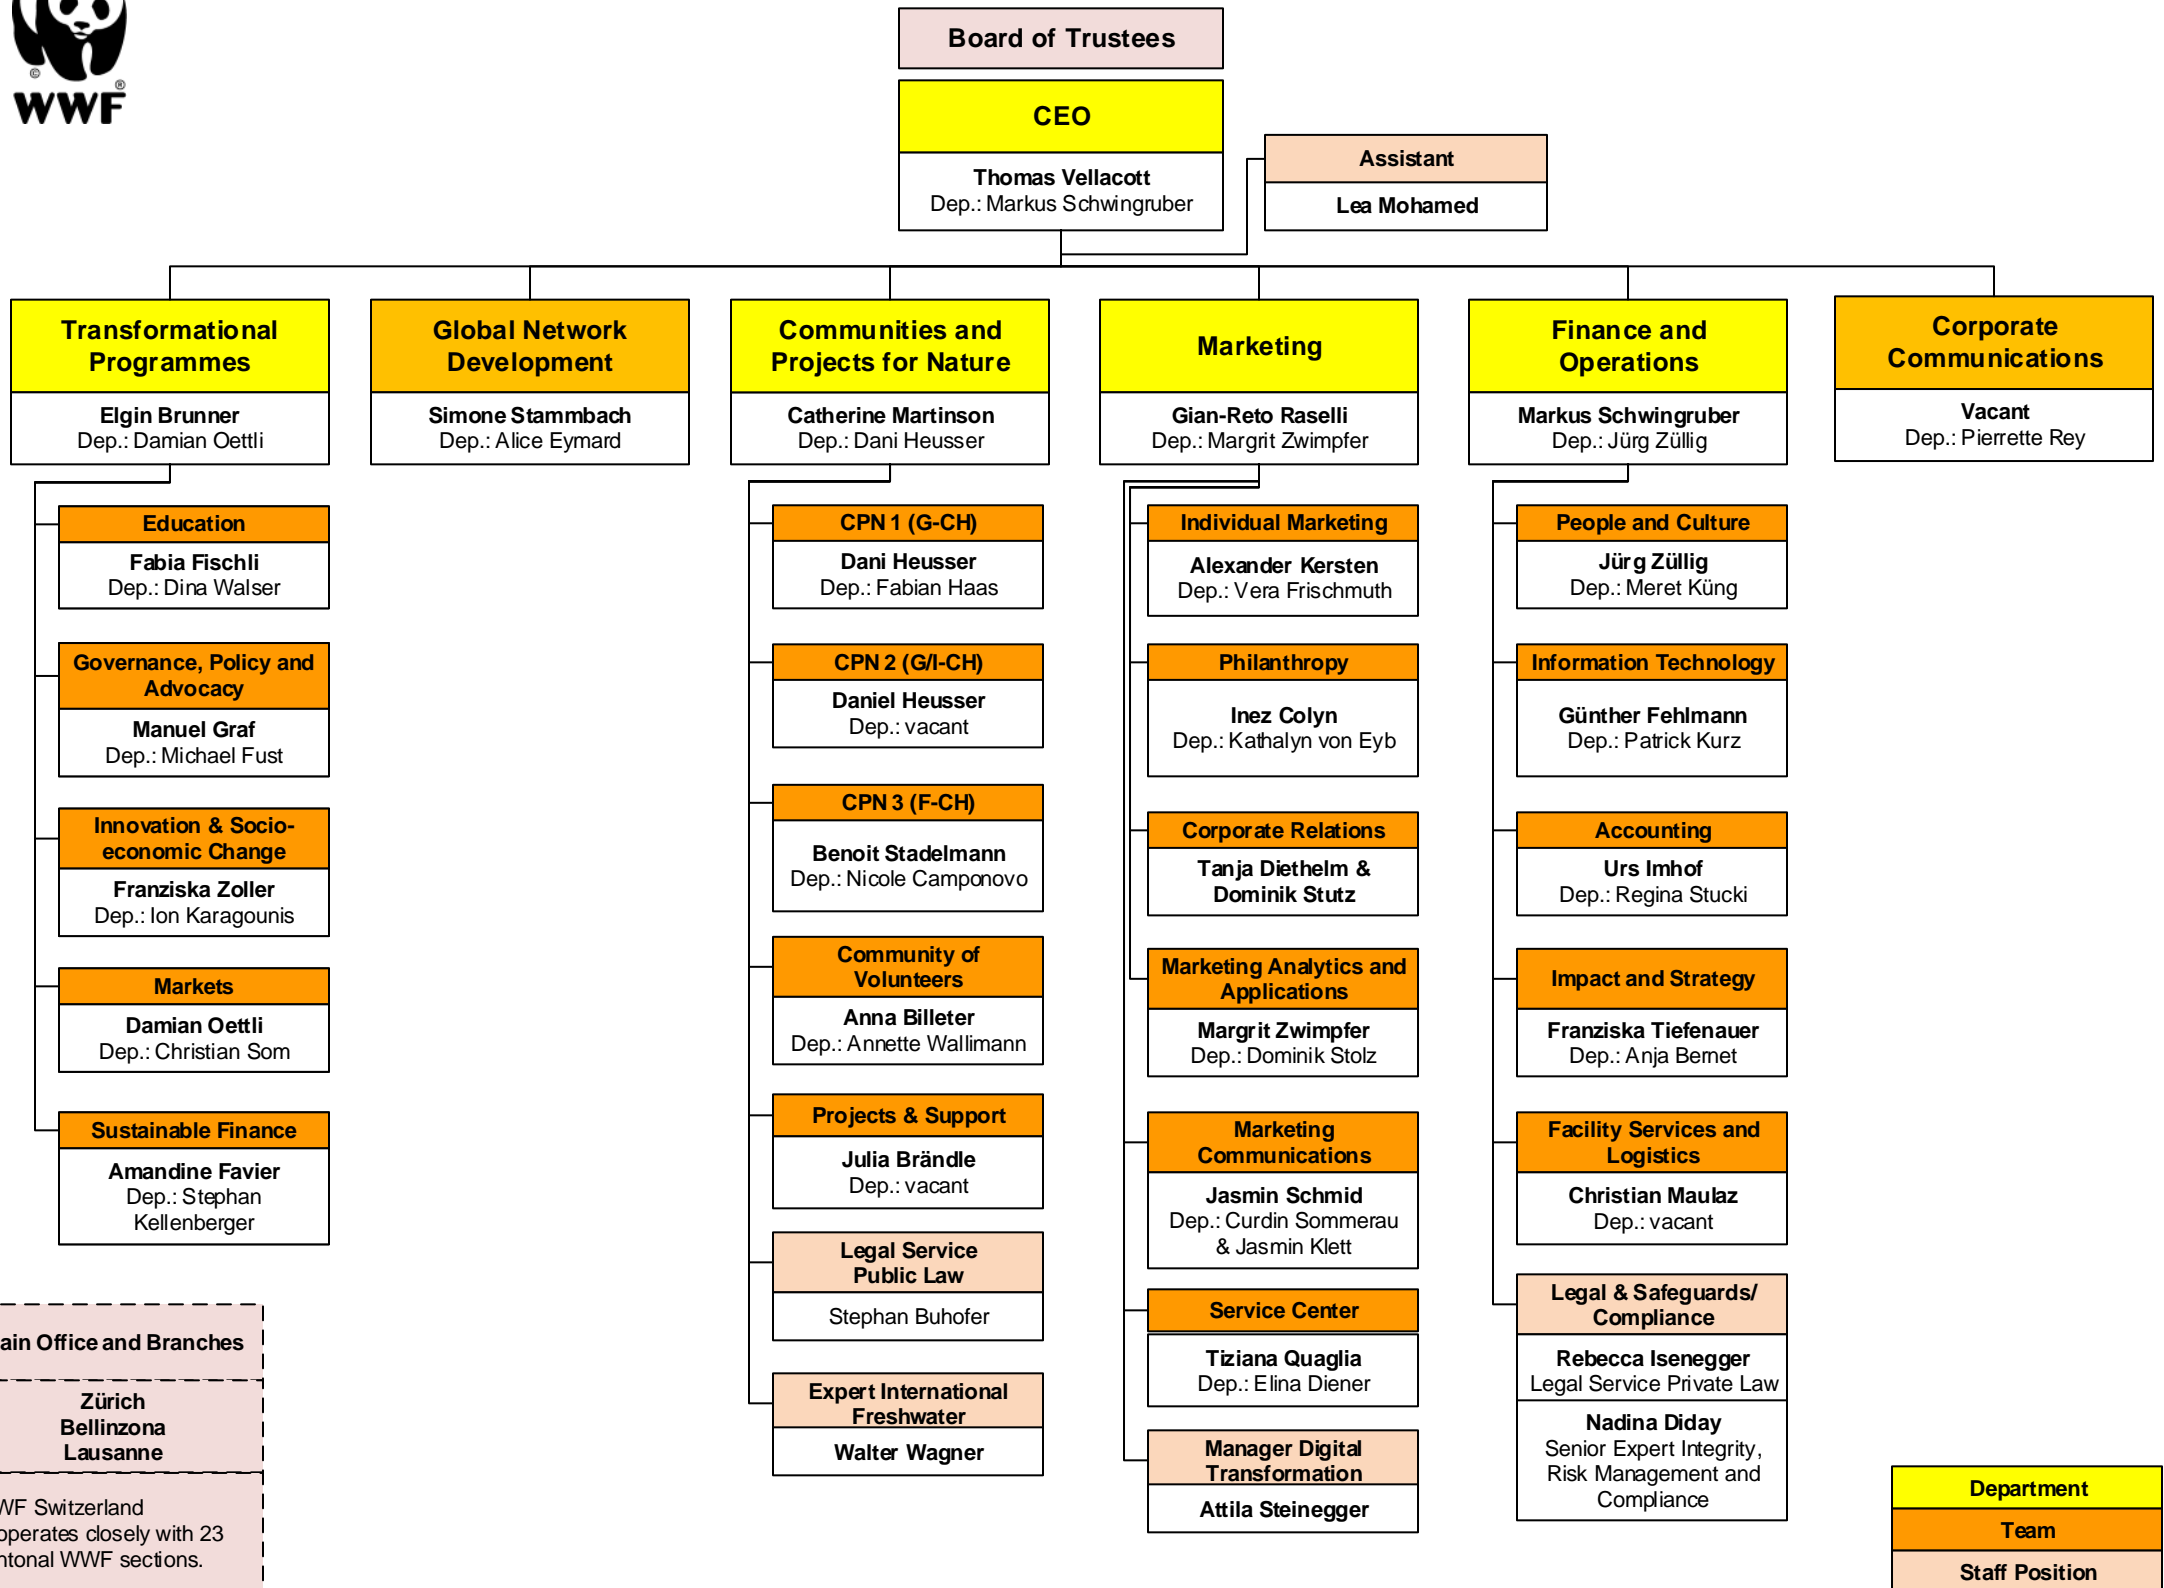

# Organigramme WWF Switzerland

WWF Switzerland, Januar 2025

**Main Office and Branches**

Zürich  
Bellinzona  
Lausanne

WWF Switzerland cooperates closely with 23 cantonal WWF sections.

**Department**

**Team**

**Staff Position**